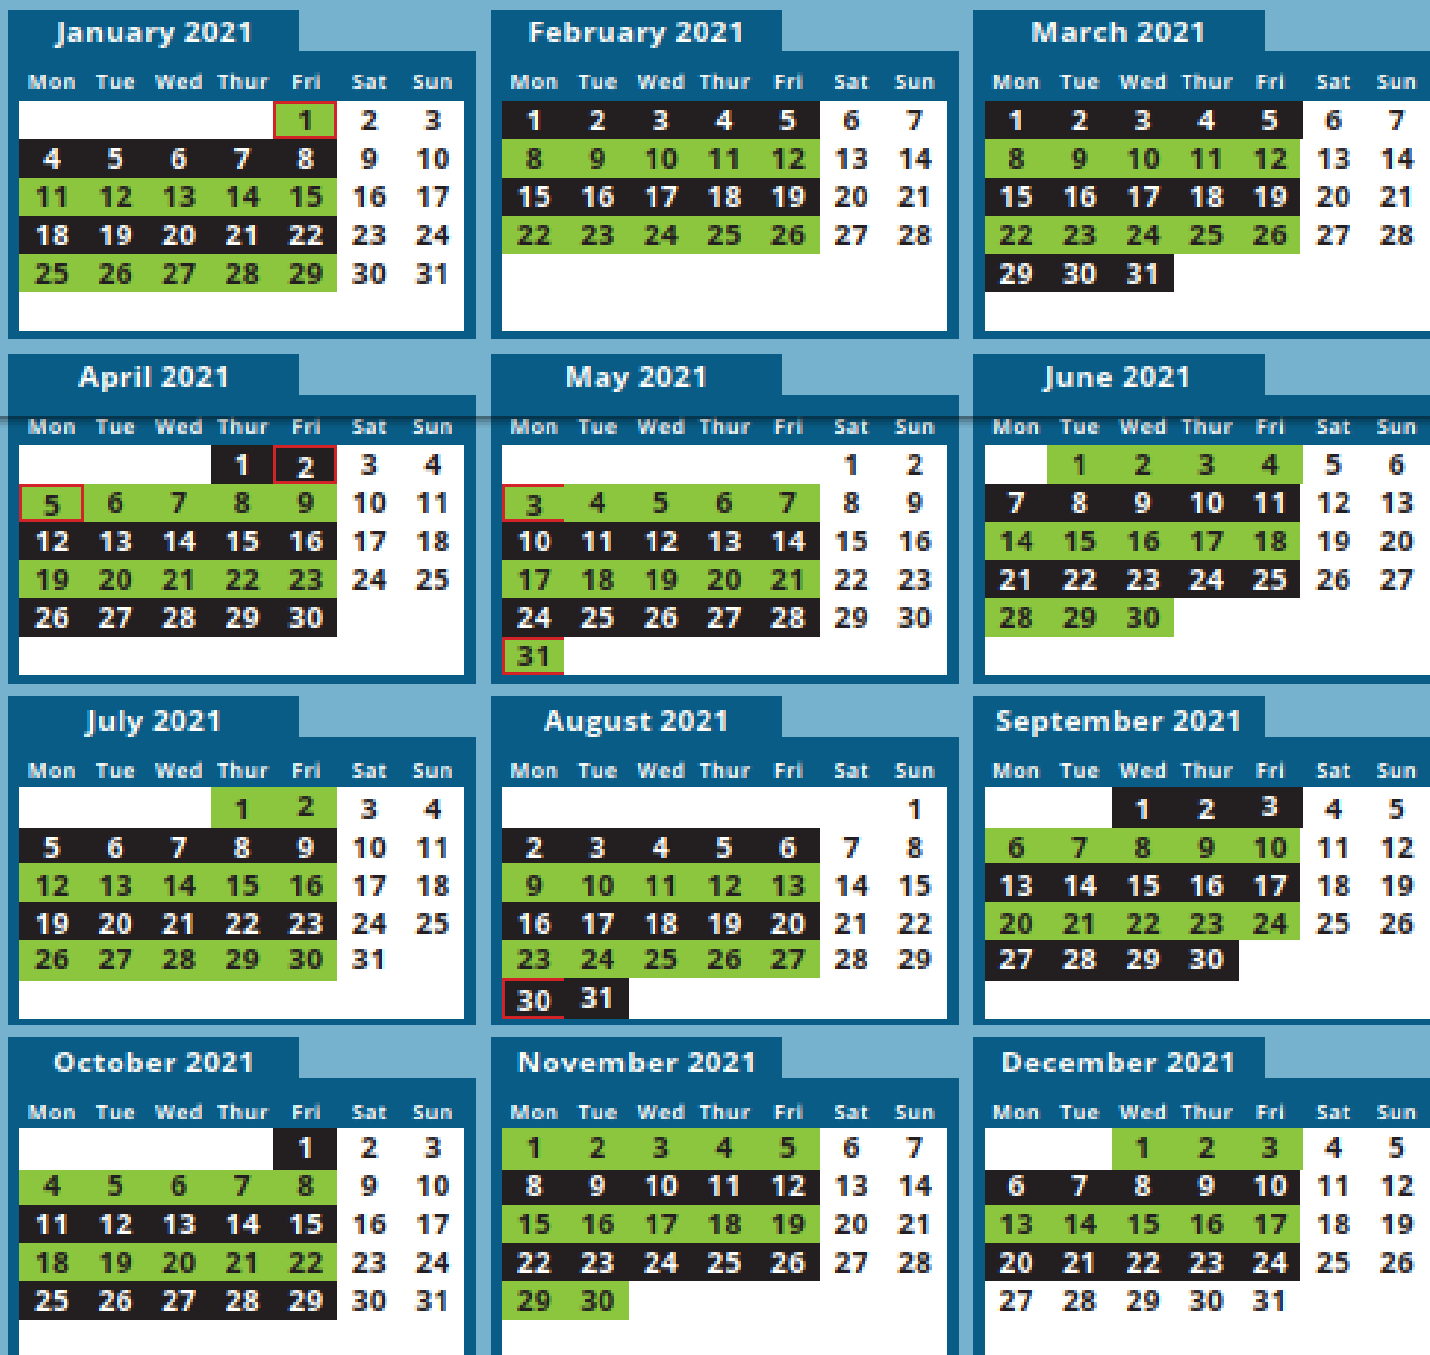

Waste and Recycling Collection calendar

WEEK 1

To ensure we are spending money on things that we need to, we will no longer be issuing you with an individual collection calendar. Below is this year's calendar for your reference, please do check it matches up with your current collections, we have not changed your collection dates.

All collection dates including bank holiday changes can be found at www.eastherths.gov.uk/collectiondates

We will provide you with a bin hanger for your Christmas collection dates

Key Waste week Recycling week Bank Holidays

Waste and Recycling Collection calendar

WEEK 2

To ensure we are spending money on things that we need to, we will no longer be issuing you with an individual collection calendar. Below is this year's calendar for your reference, please do check it matches up with your current collections, we have not changed your collection dates.