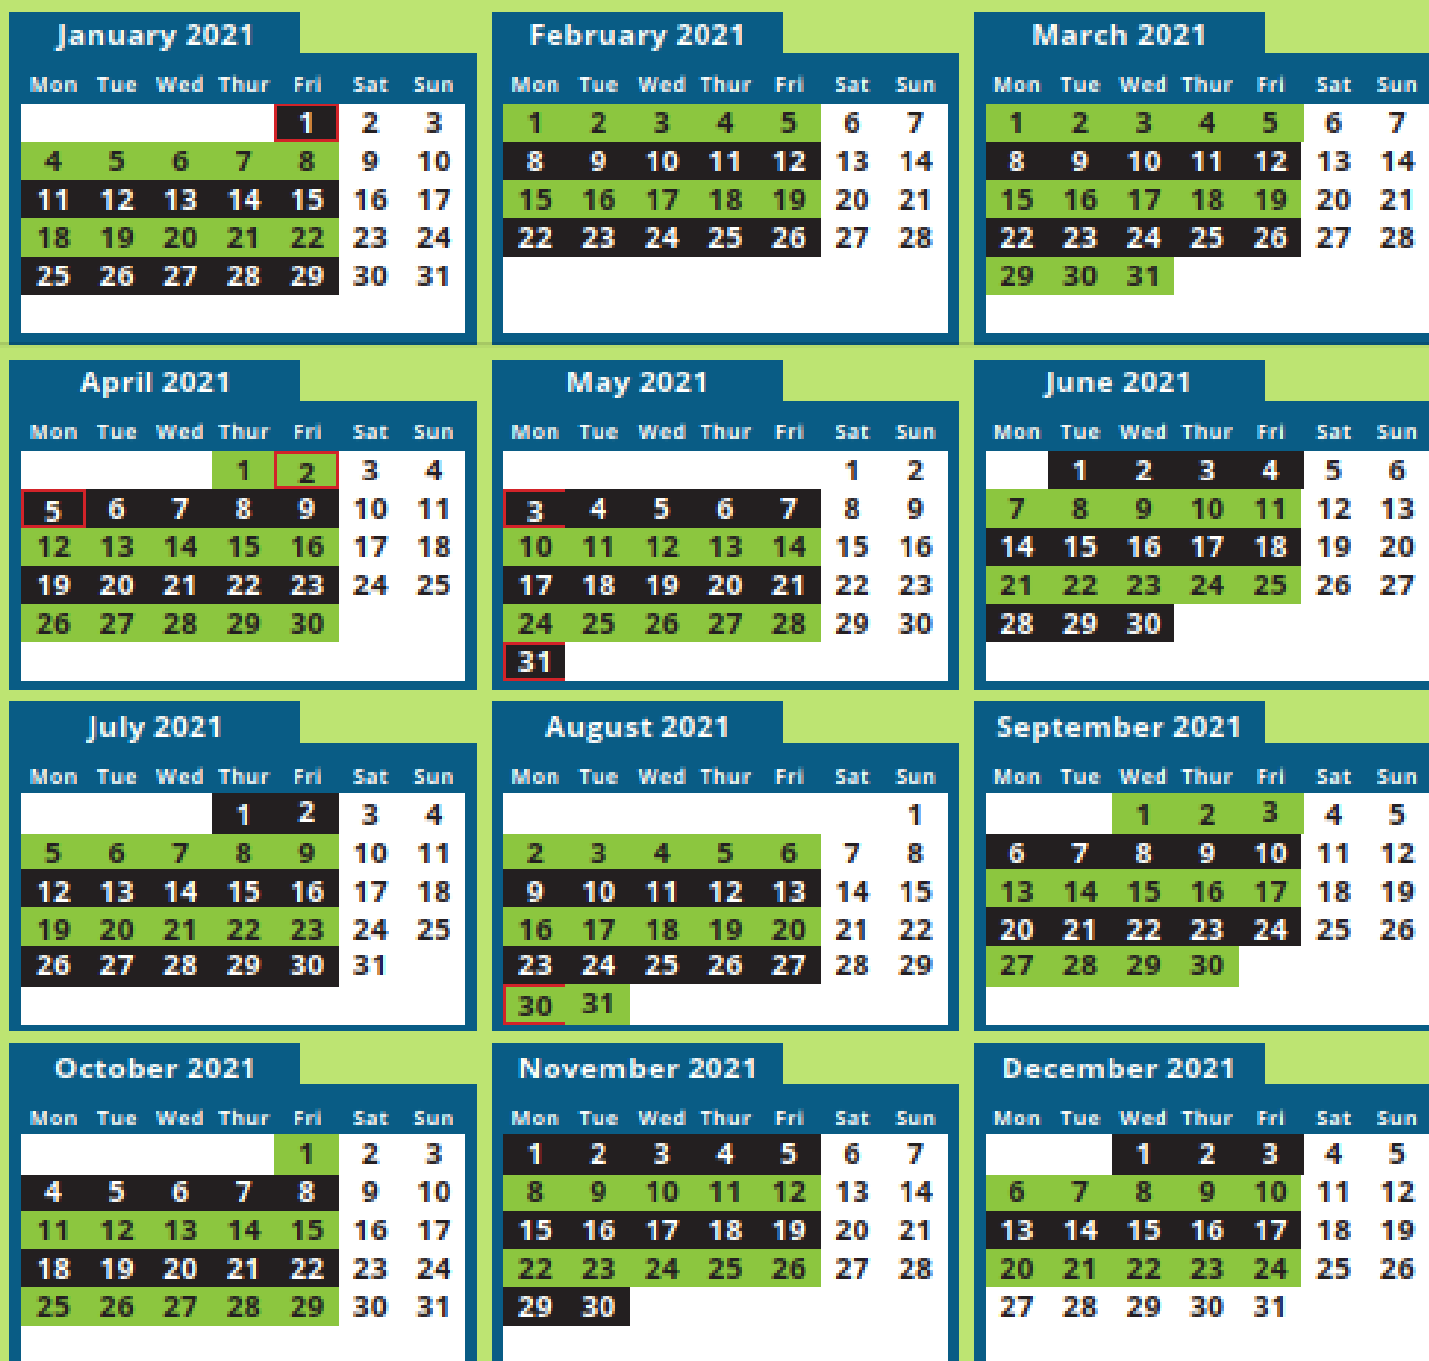

Waste and Recycling Collection calendar

WEEK 2

To ensure we are spending money on things that we need to, we will no longer be issuing you with an individual collection calendar. Below is this year's calendar for your reference, please do check it matches up with your current collections, we have not changed your collection dates.

All collection dates including bank holiday changes can be found at www.eastherths.gov.uk/collectiondates

We will provide you with a bin hanger for your Christmas collection dates

Key Waste week Recycling week Bank Holidays

Please do check this calendar matches your current calendar/collection day. We have NOT changed your collection days but this leaflet is being delivered by hand so please check it is correct for you.

For alerts about changes to collections, adverse weather, coronavirus impacts, sign up to our e-newsletter by visiting www.eastherths.gov.uk/network-0